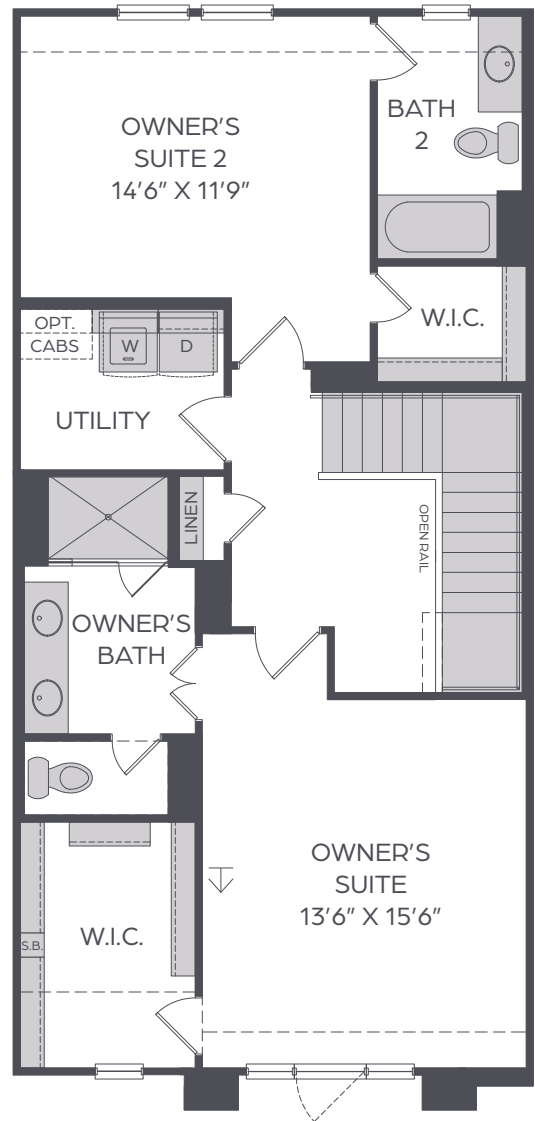

URBAN TRAILS

BELLA

1,553 SQ FT | 2 BED | 2.5 BATH

⇩ CABLE

MAIN FLOOR

UPPER FLOOR

All dimensions and square footage are approximate at Urban Trails and subject to change. Illustrations are artist's conception and not reproductions of original plans. The Cadence Homes policy of continual attention to design and construction requires that specification, equipment and dimensions be subject to change without notice. Certain options can change room count. Please consult Community Sales Manager for details. 1.5.2021