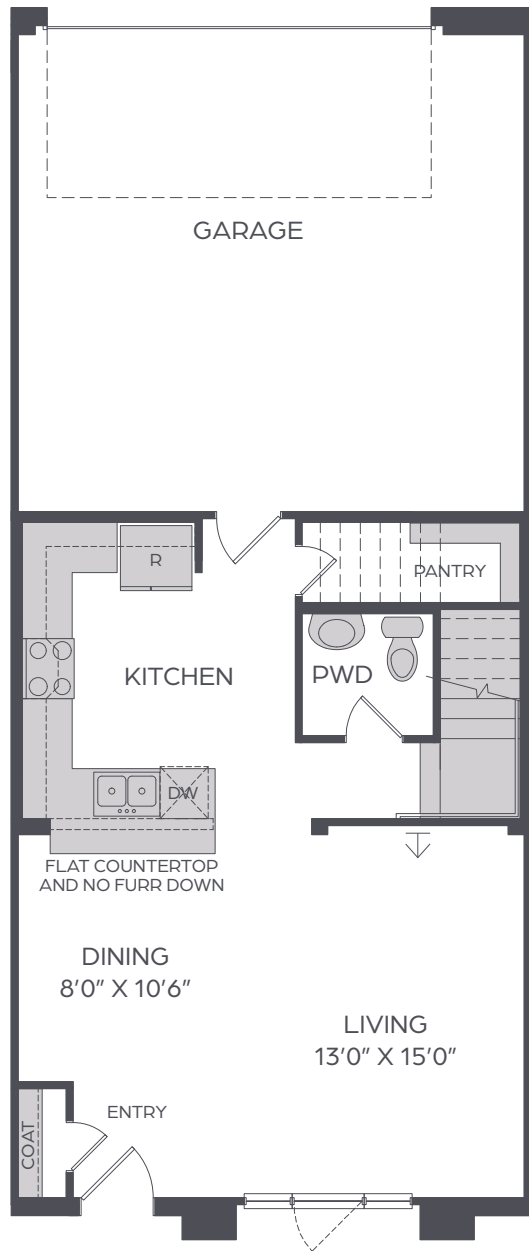

URBAN TRAILS

BELLA

1,553 SQ FT | 2 BED | 2.5 BATH

⇩ CABLE

MAIN FLOOR

UPPER FLOOR

All dimensions and square footage are approximate at Urban Trails and subject to change. Illustrations are artist's conception and not reproductions of original plans. The Cadence Homes policy of continual attention to design and construction requires that specification, equipment and dimensions be subject to change without notice. Certain options can change room count. Please consult Community Sales Manager for details. 1.5.2021