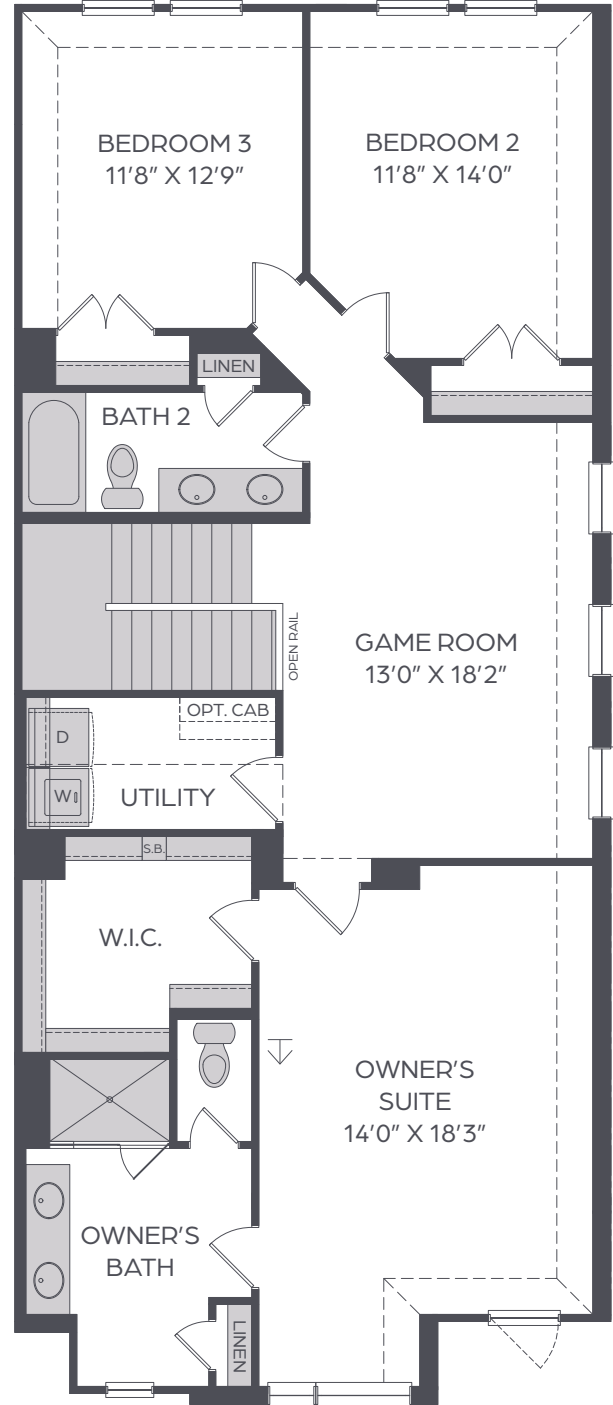

URBAN TRAILS

CAMILLE

2,241 SQ FT | 3 BED | 2.5 BATH

↓ CABLE

MAIN FLOOR

UPPER FLOOR

All dimensions and square footage are approximate at Urban Trails and subject to change. Illustrations are artist's conception and not reproductions of original plans. The Cadence Homes policy of continual attention to design and construction requires that specification, equipment and dimensions be subject to change without notice. Certain options can change room count. Please consult Community Sales Manager for details. 1.5.2021