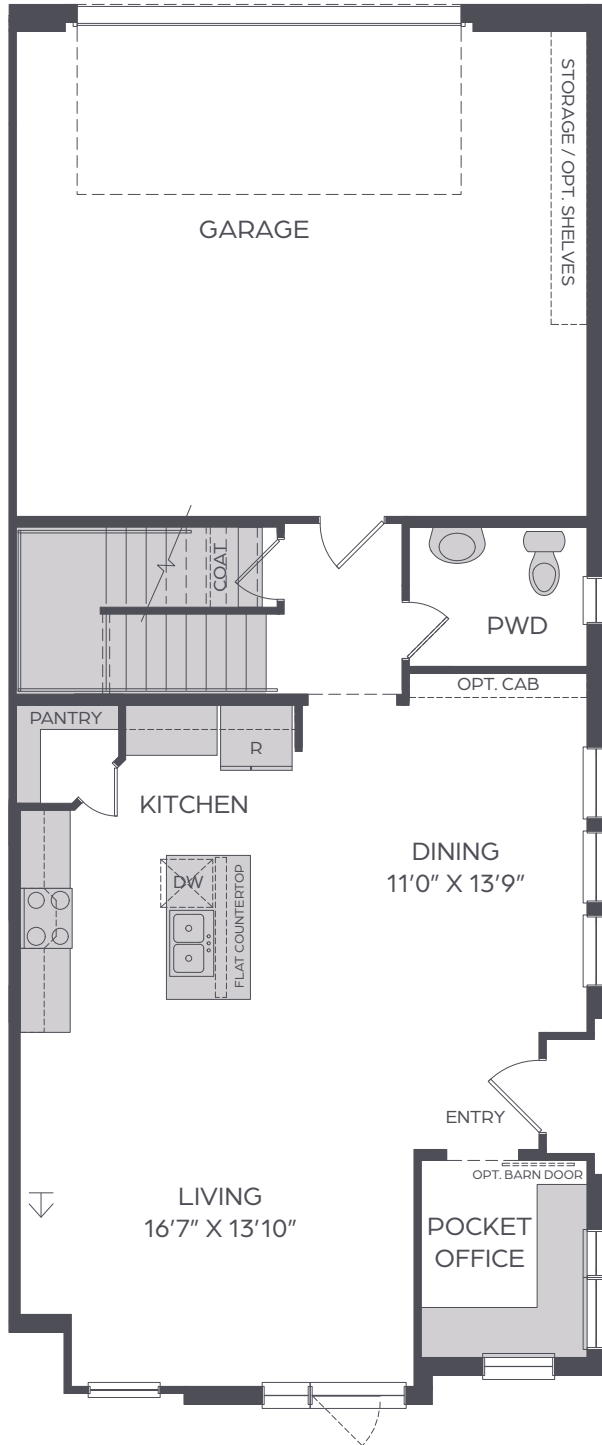

URBAN TRAILS

CAMILLE

2,241 SQ FT | 3 BED | 2.5 BATH

↓ CABLE

MAIN FLOOR

UPPER FLOOR

All dimensions and square footage are approximate at Urban Trails and subject to change. Illustrations are artist's conception and not reproductions of original plans. The Cadence Homes policy of continual attention to design and construction requires that specification, equipment and dimensions be subject to change without notice. Certain options can change room count. Please consult Community Sales Manager for details. 1.5.2021