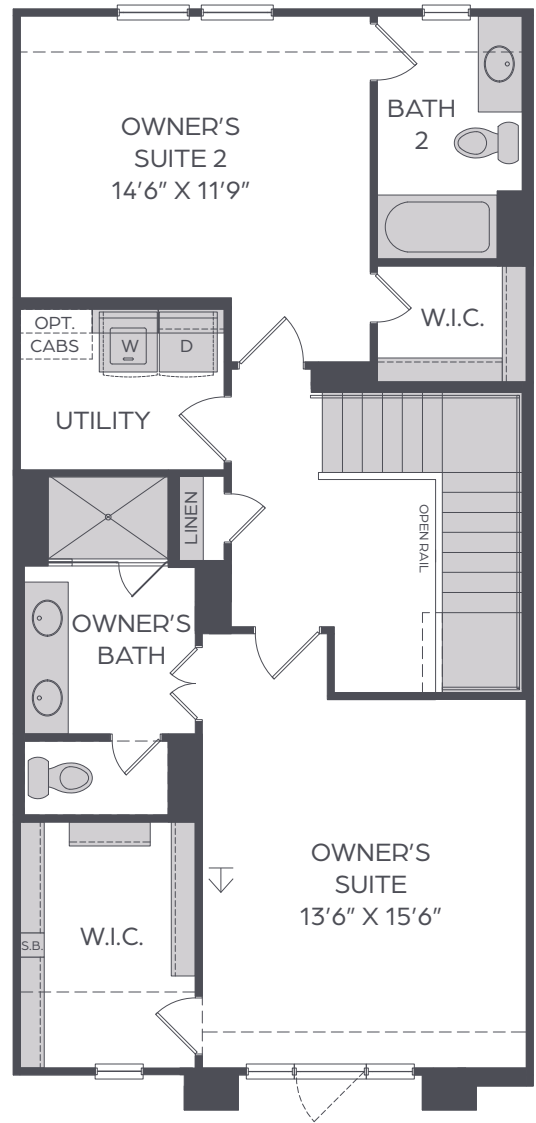

VIRIDIAN VILLAGE
BELLA
 1,553 SQ FT | 2 BED | 2.5 BATH

↓ CABLE

MAIN FLOOR

UPPER FLOOR

All dimensions and square footage are approximate at Viridian and subject to change. Illustrations are artist's conception and not reproductions of original plans. The Cadence Homes policy of continual attention to design and construction requires that specification, equipment and dimensions be subject to change without notice. Certain options can change room count. Please consult Community Sales Manager for details. 1.20.2021