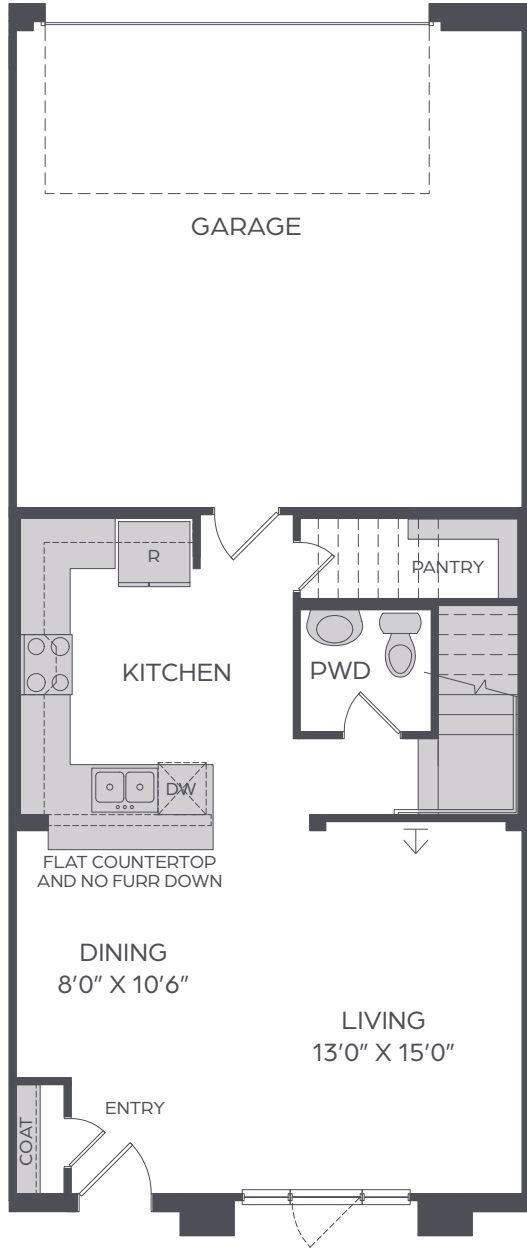

VIRIDIAN VILLAGE
BELLA
 1,553 SQ FT | 2 BED | 2.5 BATH

↓ CABLE

MAIN FLOOR

UPPER FLOOR

All dimensions and square footage are approximate at Viridian and subject to change. Illustrations are artist's conception and not reproductions of original plans. The Cadence Homes policy of continual attention to design and construction requires that specification, equipment and dimensions be subject to change without notice. Certain options can change room count. Please consult Community Sales Manager for details. 1.20.2021