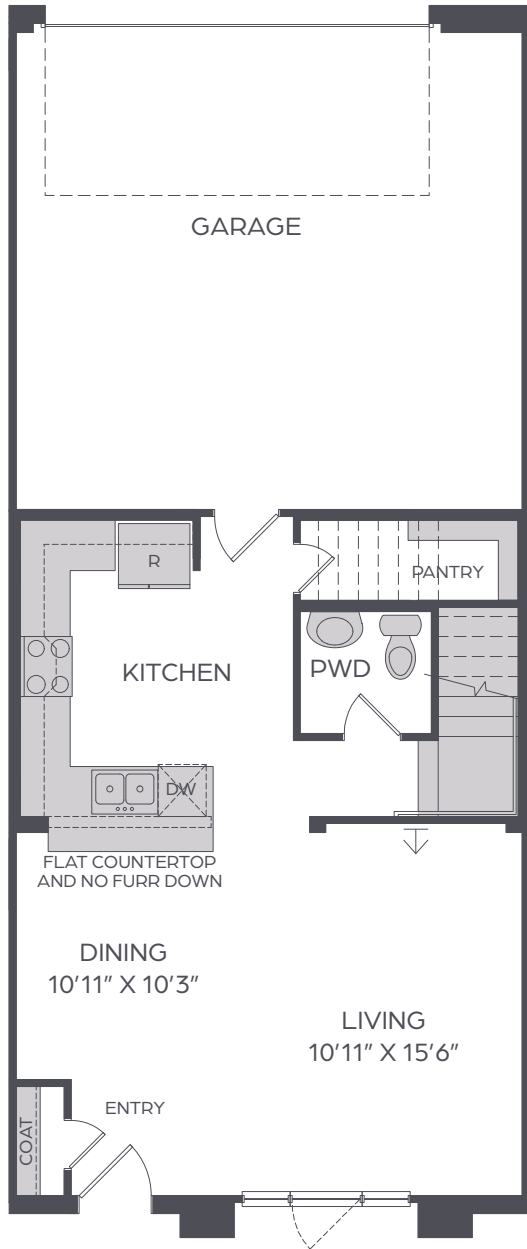

VIRIDIAN VILLAGE
JULIA
 1,673 SQ FT | 3 BED | 2.5 BATH

↓ CABLE

MAIN FLOOR

UPPER FLOOR

All dimensions and square footage are approximate at Viridian and subject to change. Illustrations are artist's conception and not reproductions of original plans. The Cadence Homes policy of continual attention to design and construction requires that specification, equipment and dimensions be subject to change without notice. Certain options can change room count. Please consult Community Sales Manager for details. 1.20.2021