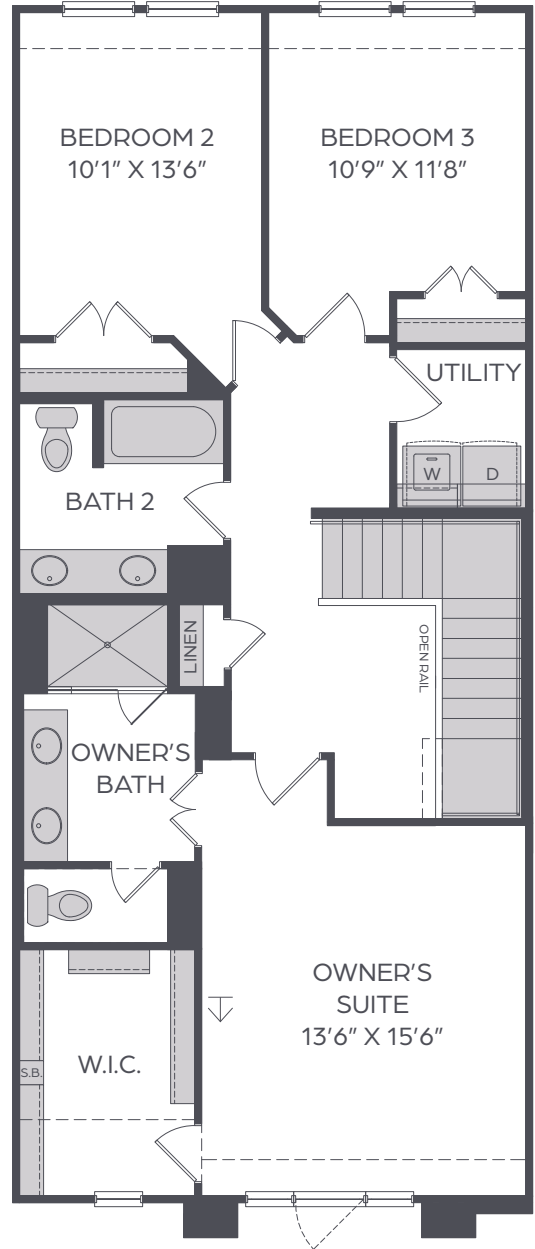

VIRIDIAN VILLAGE
JULIA
 1,673 SQ FT | 3 BED | 2.5 BATH

↓ CABLE

MAIN FLOOR

UPPER FLOOR

All dimensions and square footage are approximate at Viridian and subject to change. Illustrations are artist's conception and not reproductions of original plans. The Cadence Homes policy of continual attention to design and construction requires that specification, equipment and dimensions be subject to change without notice. Certain options can change room count. Please consult Community Sales Manager for details. 1.20.2021