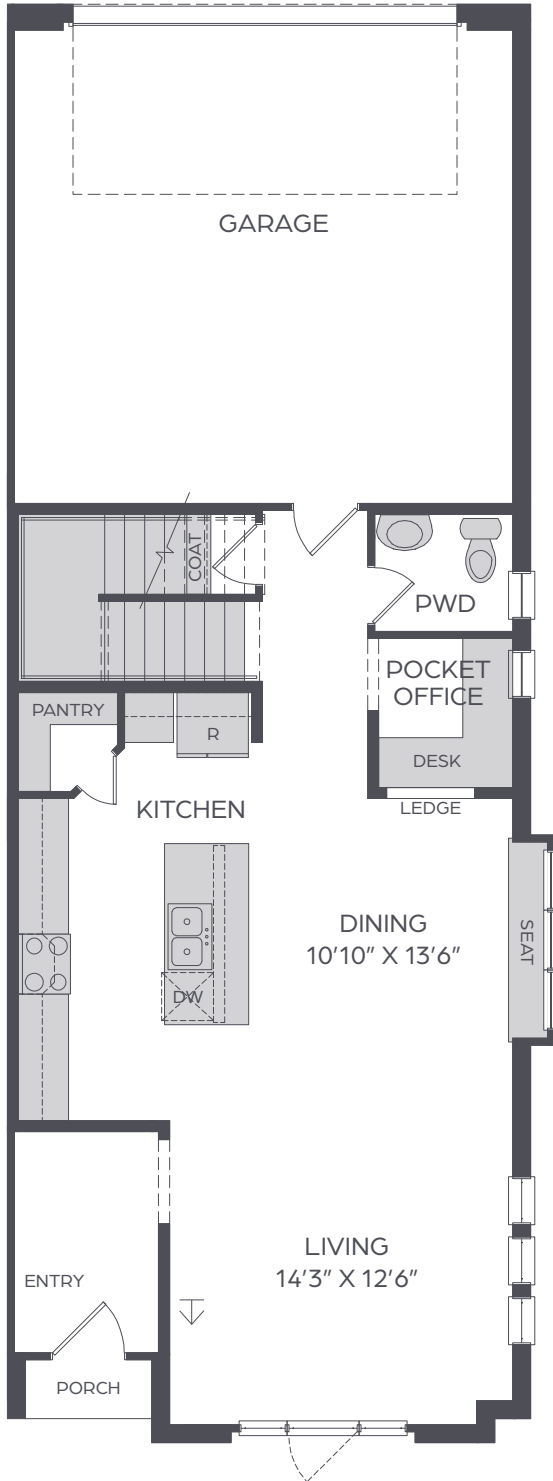

# VIRIDIAN BIRD'S FORT

## ALEXANDER

2,072 SQ FT | 3 BED | 2.5 BATH

↓ CABLE

MAIN FLOOR

UPPER FLOOR

All dimensions and square footage are approximate at Viridian Bird's Fort and subject to change. Illustrations are artist's conception and not reproductions of original plans. The Cadence Homes policy of continual attention to design and construction requires that specification, equipment and dimensions be subject to change without notice. Certain options can change room count. Please consult Community Sales Manager for details. 1.20.2021