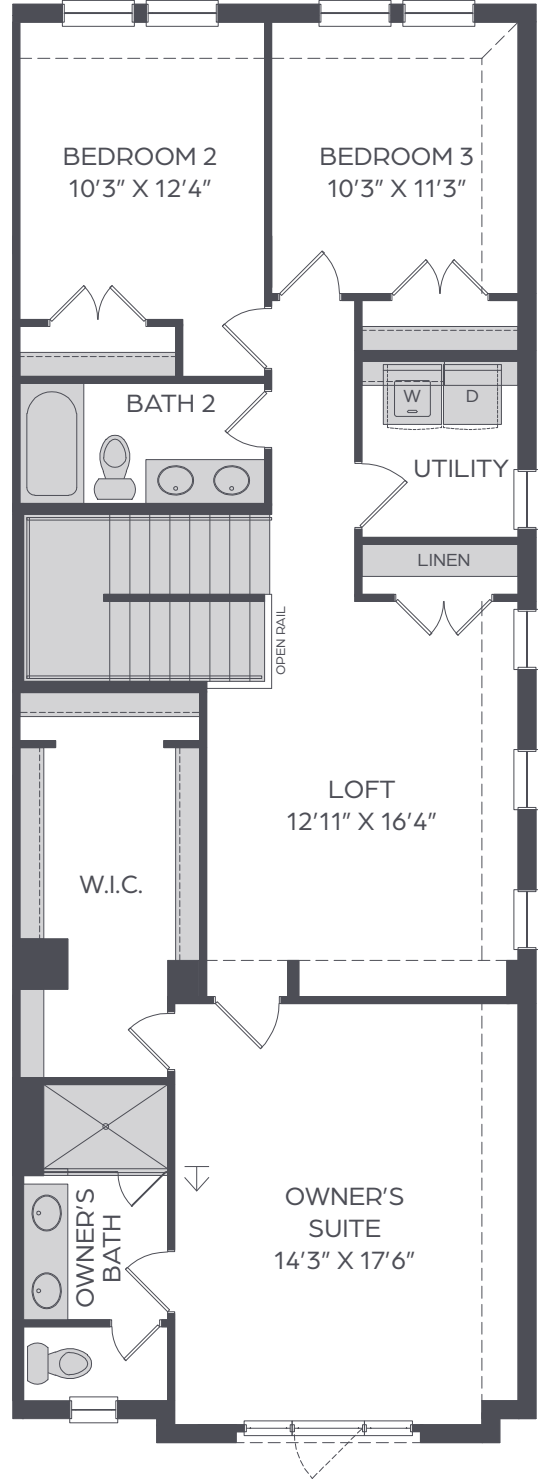

## ALEXANDER

2,072 SQ FT | 3 BED | 2.5 BATH

↓ CABLE

MAIN FLOOR

UPPER FLOOR

All dimensions and square footage are approximate at Viridian Bird's Fort and subject to change. Illustrations are artist's conception and not reproductions of original plans. The Cadence Homes policy of continual attention to design and construction requires that specification, equipment and dimensions be subject to change without notice. Certain options can change room count. Please consult Community Sales Manager for details. 1.20.2021