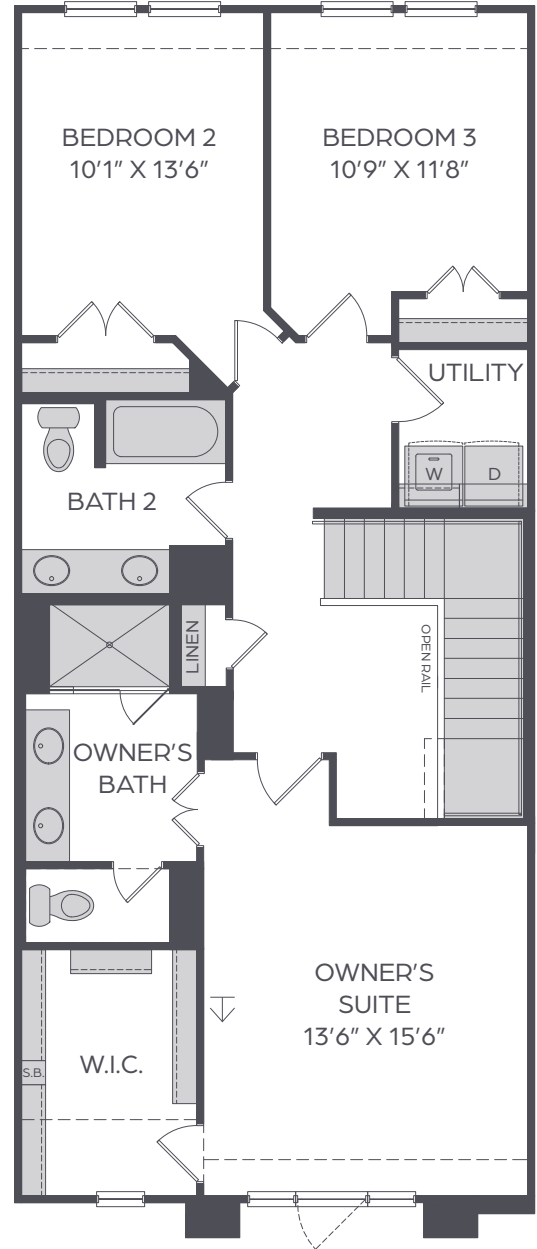

VIRIDIAN BIRD'S FORT

JULIA

1,673 SQ FT | 3 BED | 2.5 BATH

↓ CABLE

MAIN FLOOR

UPPER FLOOR

All dimensions and square footage are approximate at Viridian Bird's Fort and subject to change. Illustrations are artist's conception and not reproductions of original plans. The Cadence Homes policy of continual attention to design and construction requires that specification, equipment and dimensions be subject to change without notice. Certain options can change room count. Please consult Community Sales Manager for details. 1.20.2021