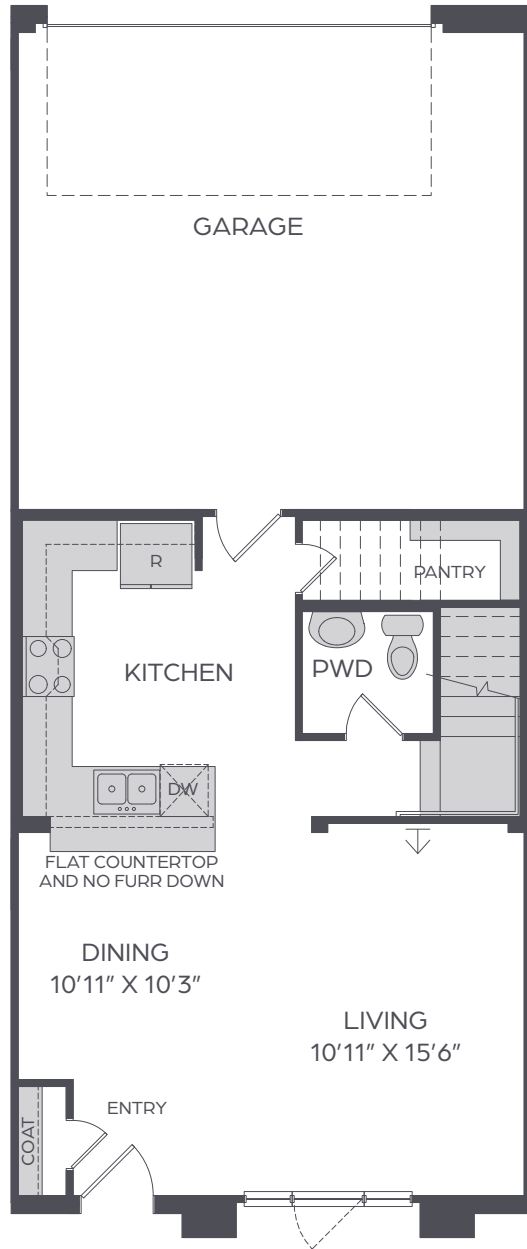

VIRIDIAN BIRD'S FORT

JULIA

1,673 SQ FT | 3 BED | 2.5 BATH

↓ CABLE

MAIN FLOOR

UPPER FLOOR

All dimensions and square footage are approximate at Viridian Bird's Fort and subject to change. Illustrations are artist's conception and not reproductions of original plans. The Cadence Homes policy of continual attention to design and construction requires that specification, equipment and dimensions be subject to change without notice. Certain options can change room count. Please consult Community Sales Manager for details. 1.20.2021