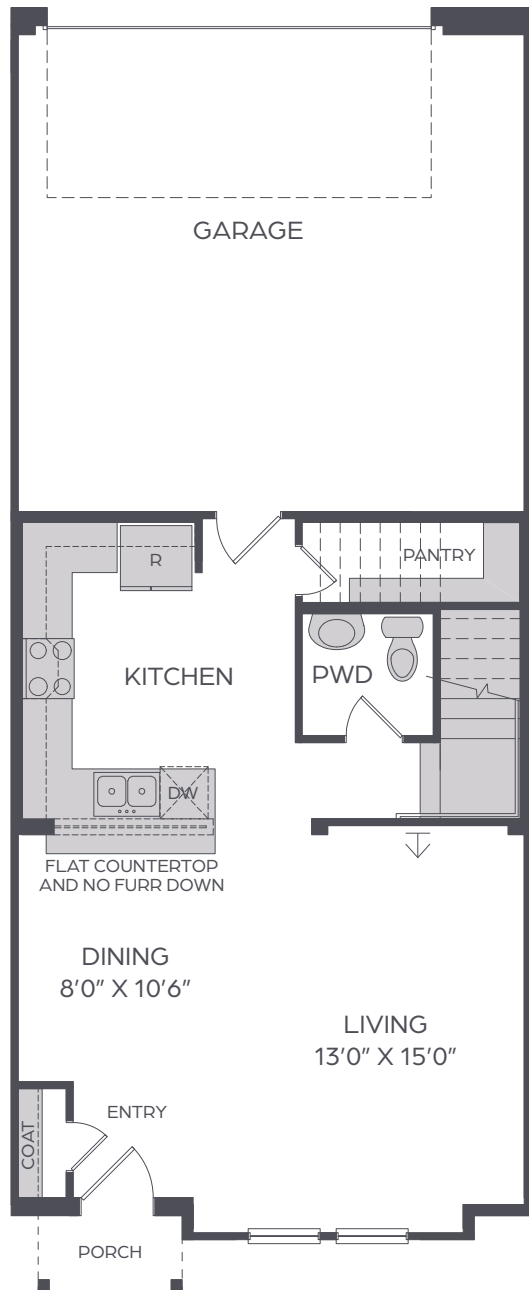

SOLTERRA TEXAS
BELLA - OLD WORLD
 1,553 SQ FT | 2 BED | 2.5 BATH

↓ CABLE

MAIN FLOOR

UPPER FLOOR

All dimensions and square footage are approximate at Karis and subject to change. Illustrations are artist's conception and not reproductions of original plans. The Cadence Homes policy of continual attention to design and construction requires that specification, equipment and dimensions be subject to change without notice. Certain options can change room count. Please consult Community Sales Manager for details. 9.12.2022