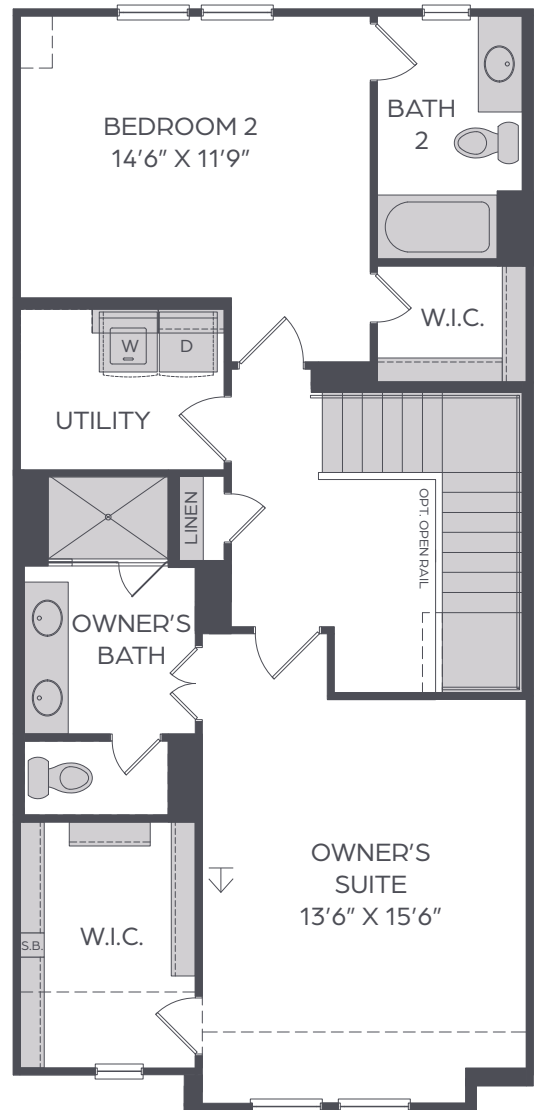

SOLTERRA TEXAS
BELLA - OLD WORLD
 1,553 SQ FT | 2 BED | 2.5 BATH

↓ CABLE

MAIN FLOOR

UPPER FLOOR

All dimensions and square footage are approximate at Karis and subject to change. Illustrations are artist's conception and not reproductions of original plans. The Cadence Homes policy of continual attention to design and construction requires that specification, equipment and dimensions be subject to change without notice. Certain options can change room count. Please consult Community Sales Manager for details. 9.12.2022