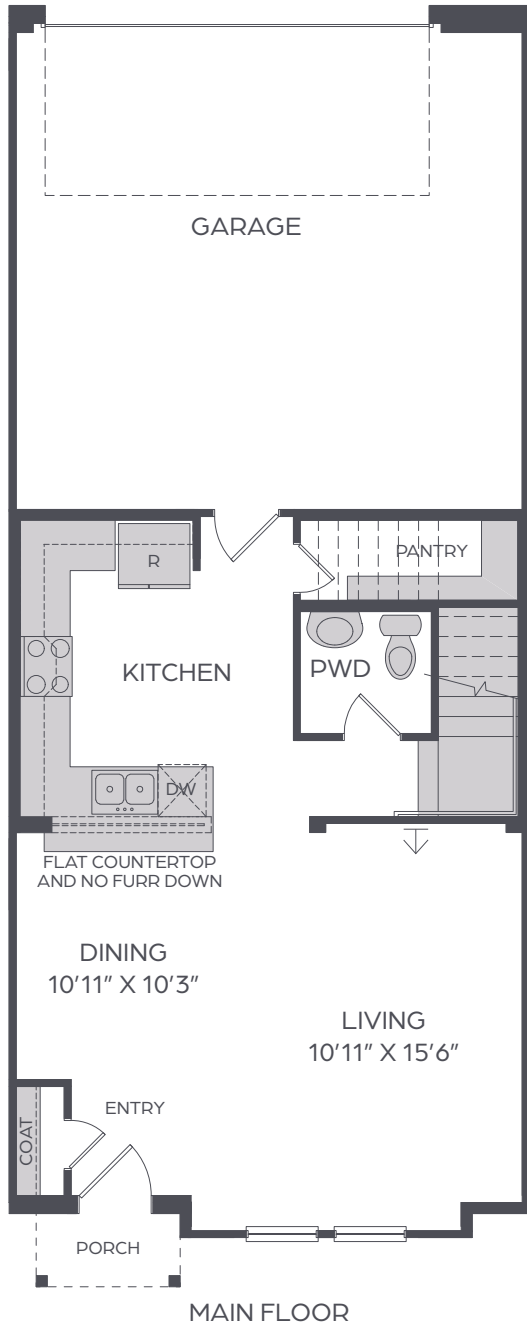

SOLTERRA TEXAS
JULIA - OLD WORLD
 1,673 SQ FT | 3 BED | 2.5 BATH

↓ CABLE

All dimensions and square footage are approximate at Karis and subject to change. Illustrations are artist's conception and not reproductions of original plans. The Cadence Homes policy of continual attention to design and construction requires that specification, equipment and dimensions be subject to change without notice. Certain options can change room count. Please consult Community Sales Manager for details. 9.12.2022