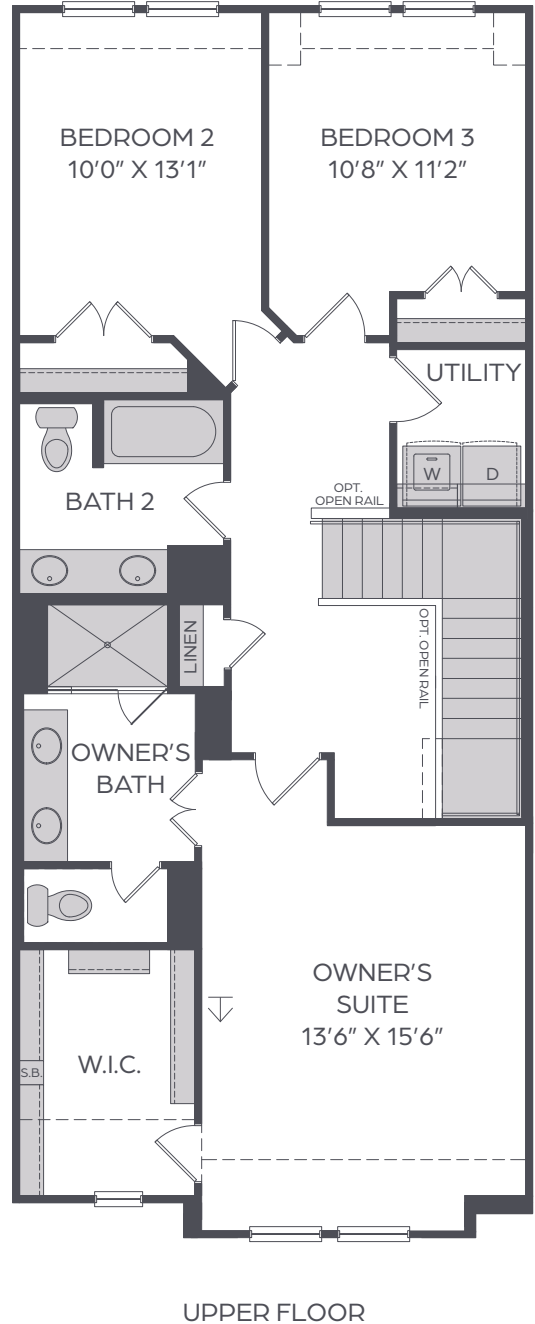

SOLTERRA TEXAS
JULIA - OLD WORLD
 1,673 SQ FT | 3 BED | 2.5 BATH

↓ CABLE

All dimensions and square footage are approximate at Karis and subject to change. Illustrations are artist's conception and not reproductions of original plans. The Cadence Homes policy of continual attention to design and construction requires that specification, equipment and dimensions be subject to change without notice. Certain options can change room count. Please consult Community Sales Manager for details. 9.12.2022