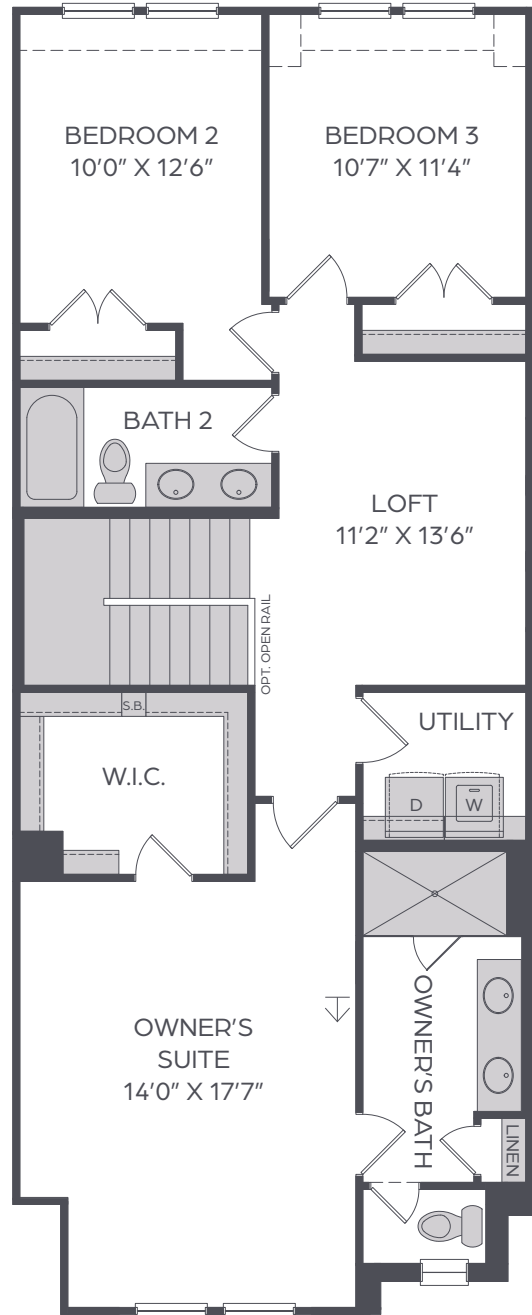

## NATALIE - OLD WORLD

1,845 SQ FT | 3 BED | 2.5 BATH

↓ CABLE

MAIN FLOOR

UPPER FLOOR

All dimensions and square footage are approximate at Karis and subject to change. Illustrations are artist's conception and not reproductions of original plans. The Cadence Homes policy of continual attention to design and construction requires that specification, equipment and dimensions be subject to change without notice. Certain options can change room count. Please consult Community Sales Manager for details. 9.12.2022