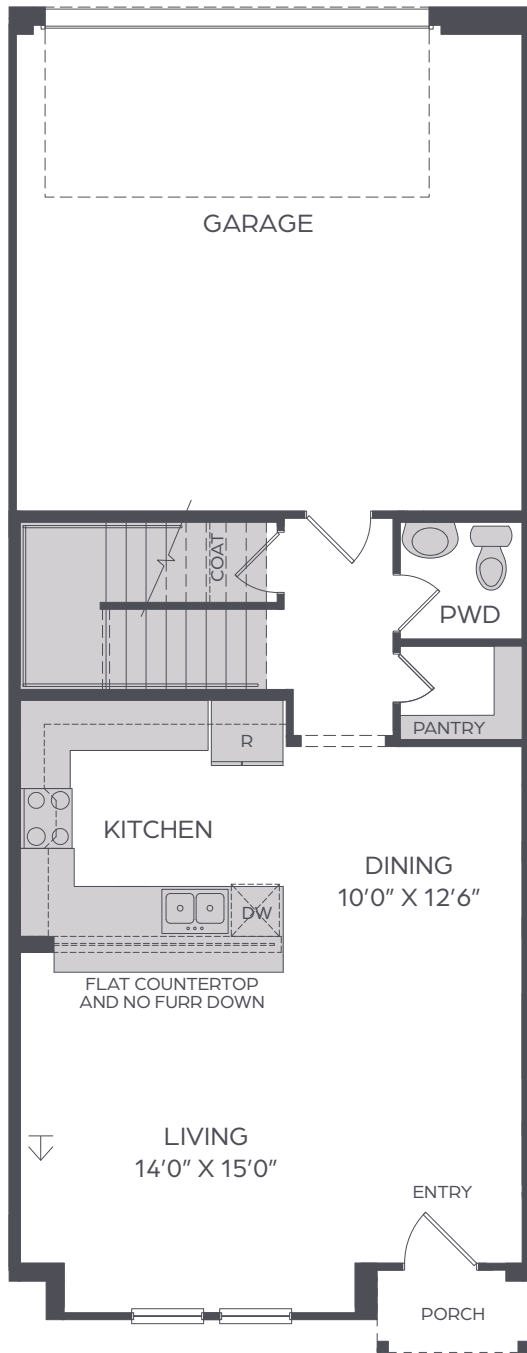

## NATALIE - OLD WORLD

1,845 SQ FT | 3 BED | 2.5 BATH

↓ CABLE

MAIN FLOOR

UPPER FLOOR

All dimensions and square footage are approximate at Karis and subject to change. Illustrations are artist's conception and not reproductions of original plans. The Cadence Homes policy of continual attention to design and construction requires that specification, equipment and dimensions be subject to change without notice. Certain options can change room count. Please consult Community Sales Manager for details. 9.12.2022